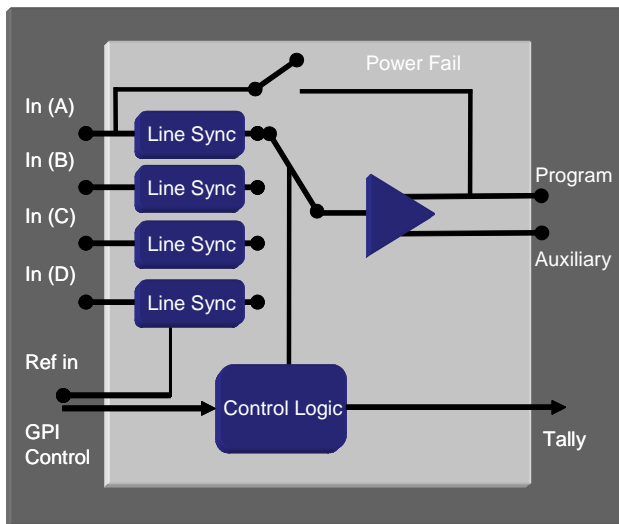

# ESW41-S

SDI 4x1 Synchronous Emergency Switch

INSERTERS

SWITCHES

CONVERSION

KEYERS

MIXERS

Seamless LIVE emergency switching

Automatic switching on signal loss

GPI switch control

Clean switching of mis-timed inputs

4x1 emergency switching for SDV

The ESW-41S is designed for applications requiring automatic emergency switching capability in the event of signal loss. The main program input is monitored and on loss of sync data, the output is switched to the next available 'good' input after four blank frames (or if the user wishes, the output can switch to black).

The automatic switching feature can be overridden by the operator through external connection to the GPI.

The automatic switching feature can be overridden by the operator through external connection to the GPI.

The program path is maintained, even in the event of a power failure, through the inbuilt bypass relay. This connects input 1 to the main output.

MicroVideo

Copley Hill Farm  
Babraham  
Cambridge  
England, CB22 3GN  
t: +44 (0) 1223 834119  
f: +44 (0) 1223 834471  
w: [www.microvideo.co.uk](http://www.microvideo.co.uk)